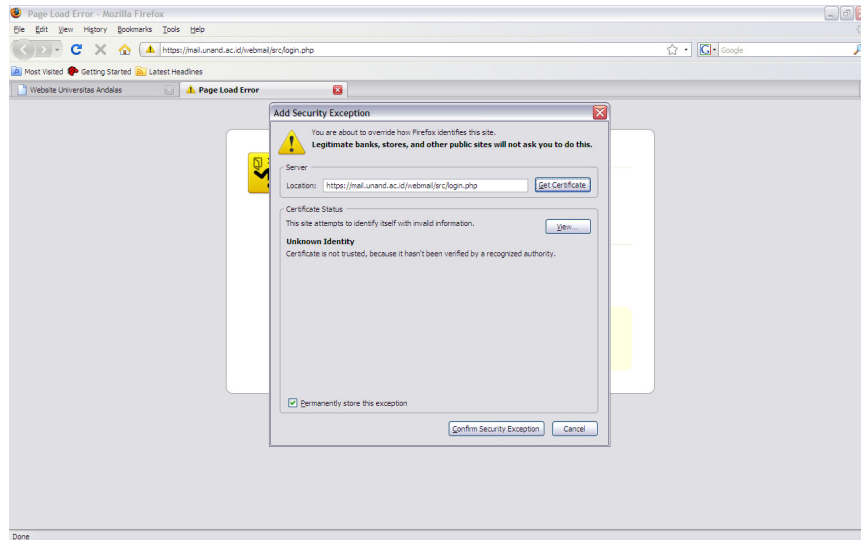

Klik mail unand

Klik "Or you can add an exception..."

Klik "Add Exception"

Klik "Getcertificate"

Klik "Confirm Security Exception"