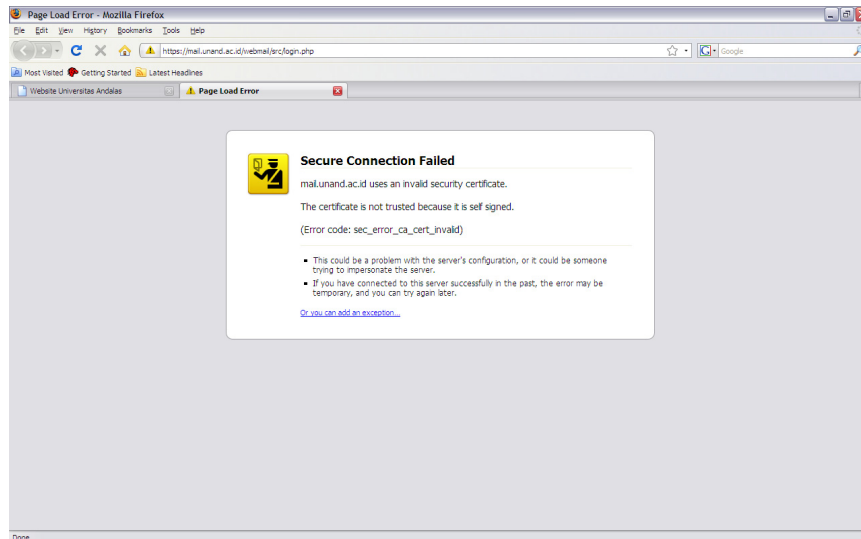

Klik mail unand

Klik "Or you can add an exception..."

Klik "Add Exception"

Klik "Getcertificate"

Klik "Confirm Security Exception"