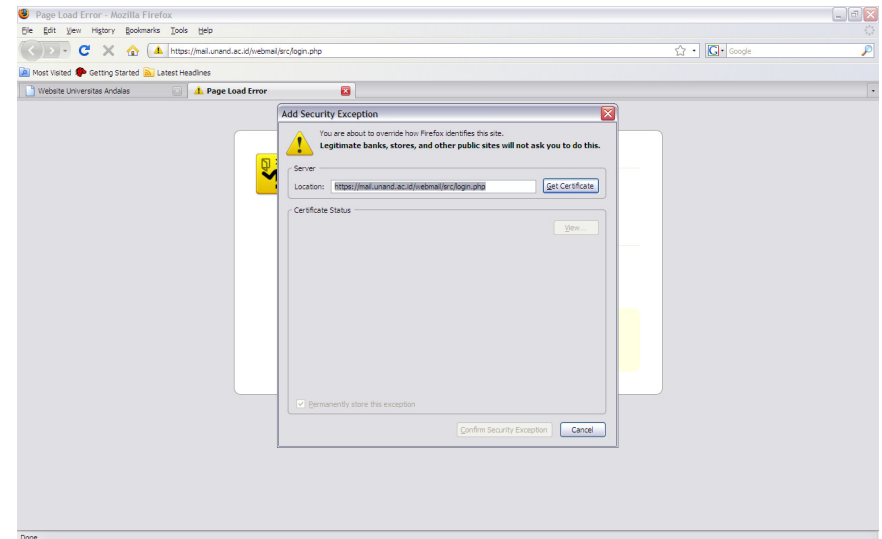

Klik mail unand

Klik "Or you can add an exception..."

Klik "Add Exception"

Klik "Getcertificate"

Klik "Confirm Security Exception"